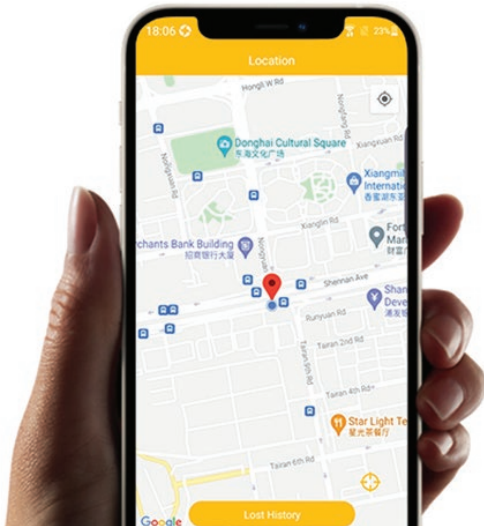

## Apple® AirTag Leatherette Case Gift Set [SHOP NOW](#)

Keep track of your stuff. Attach one to your keys, backpack, or luggage. Just like that, they're on your radar, and you can track their location in the app. Full color imprint on AirTag and carrying case.