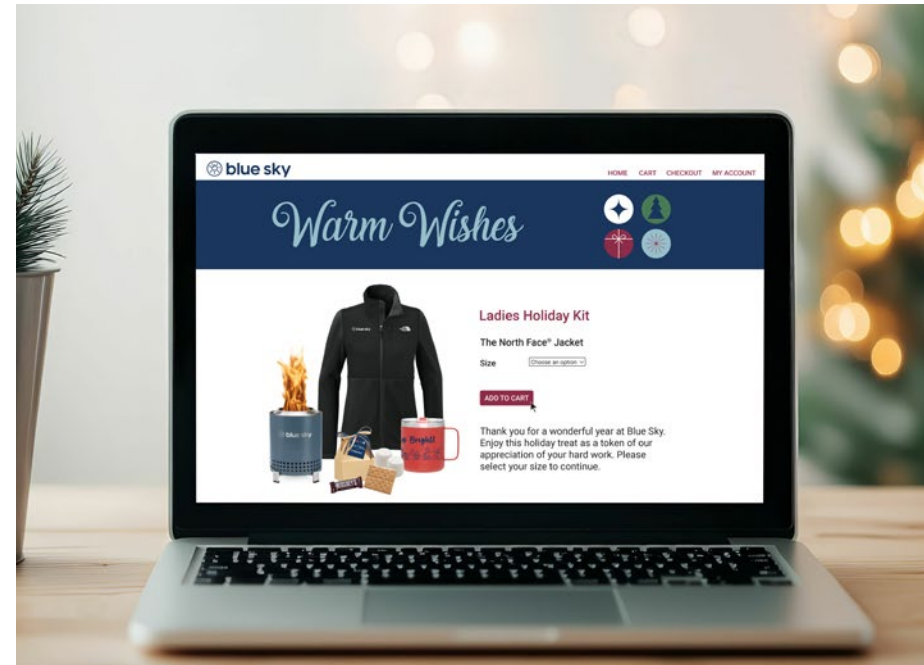

Create your own holiday kit

- Dream up your product wishlist
- Add custom packaging such as a full color decorated box, branded tape, stickers, ribbon, tissue, or gift wrap
- Insert a message or individual personalizations
- We have e-commerce solutions to make it easy!